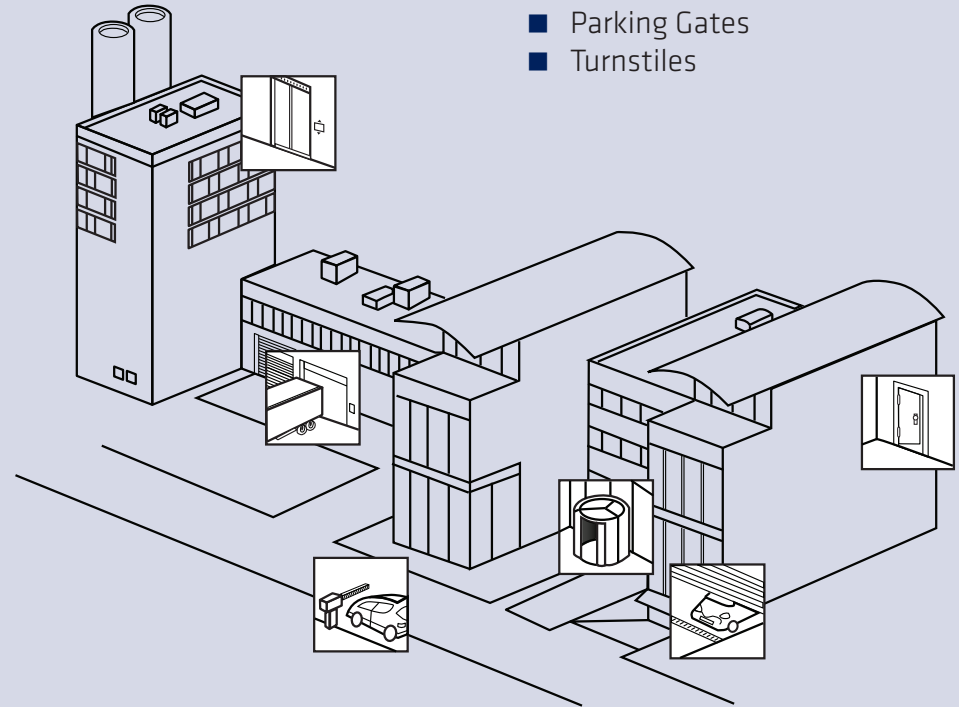

APPLICATIONS

- Office Doors
- Elevators
- Freight and Parking Garage Overhead Doors
- Parking Gates
- Turnstiles