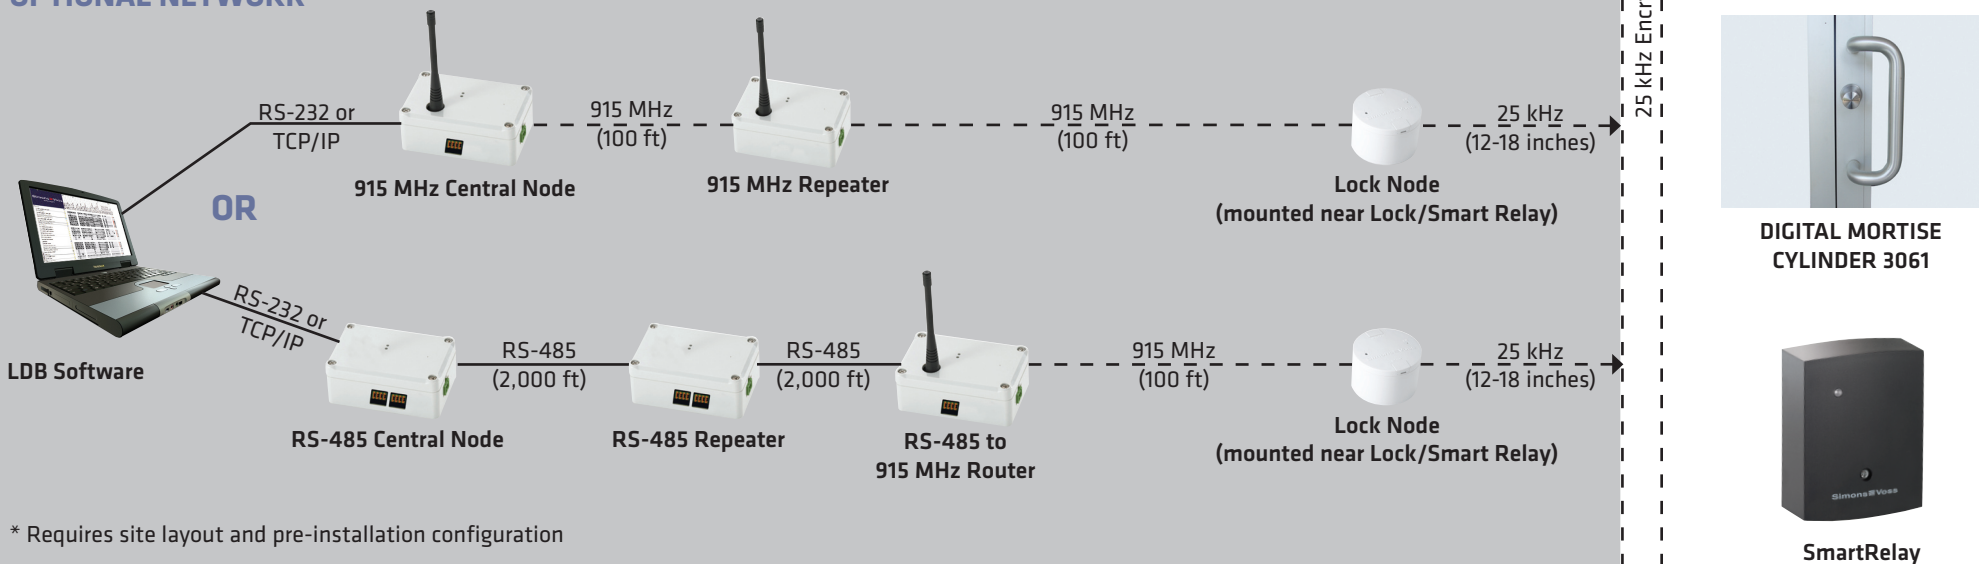

# SYSTEM OVERVIEW

DIGITAL LOCK SYSTEM AND OPTIONS

## OPTIONAL NETWORK\*

\* Requires site layout and pre-installation configuration

### It's All in the Handle

The SimonsVoss product line features the first ever wireless access control system that's completely contained in the door handle, allowing access with just the push of a button. These locks, which are accessed by a wireless transponder, can be configured and monitored either as stand-alone units or as part of a comprehensive wireless network.

### Secure

All communications in the SimonsVoss system are encrypted and the signal between the transponder and the lock uses a rolling code so that the content of the communications changes with each use, foiling any attempt to duplicate or decrypt the communications.