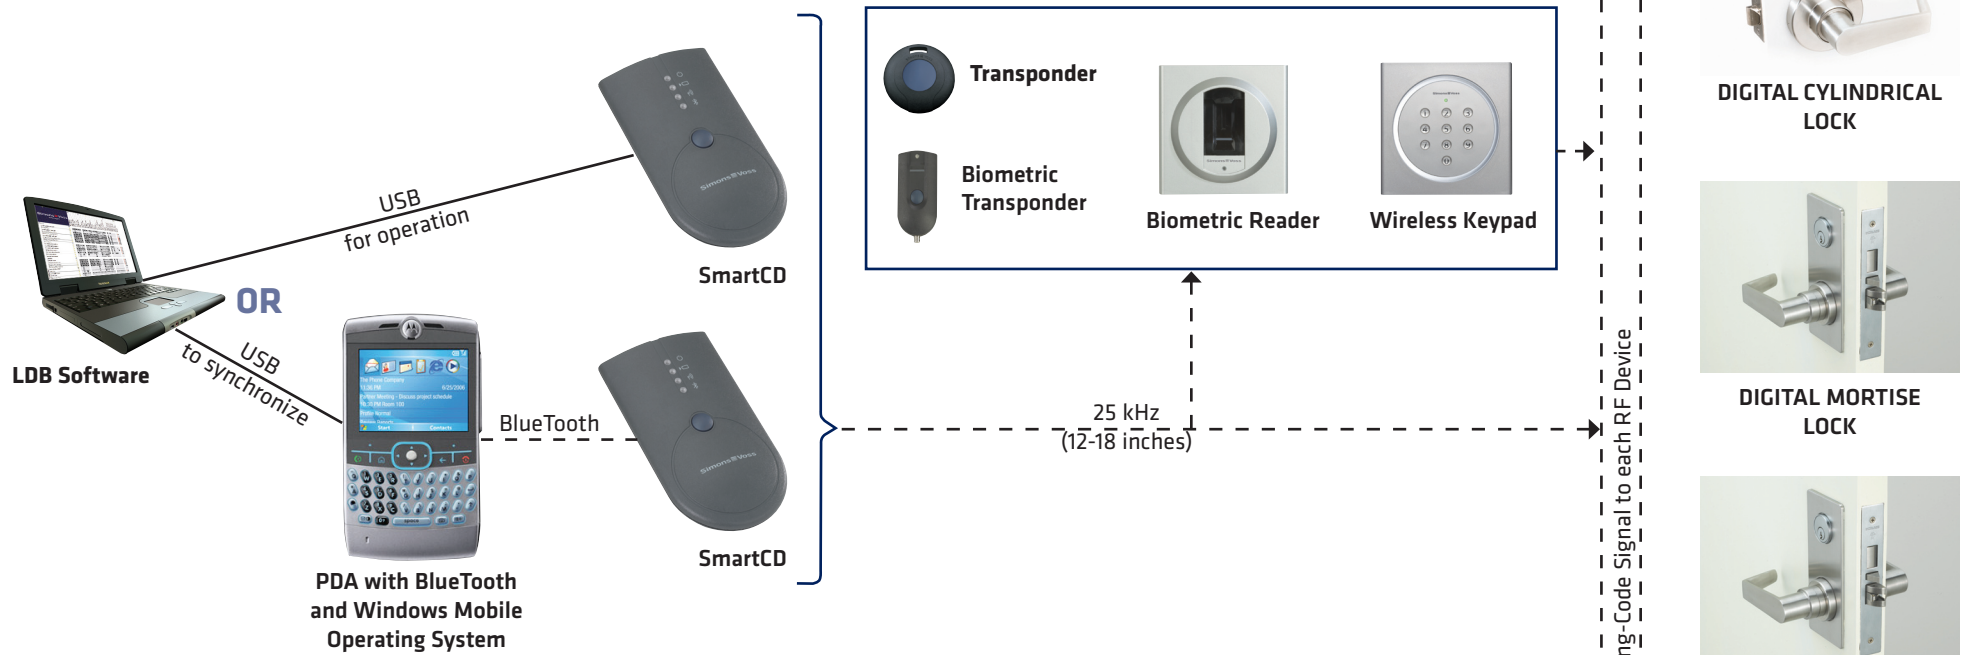

SYSTEM OVERVIEW

DIGITAL LOCK SYSTEM AND OPTIONS

CREDENTIALS